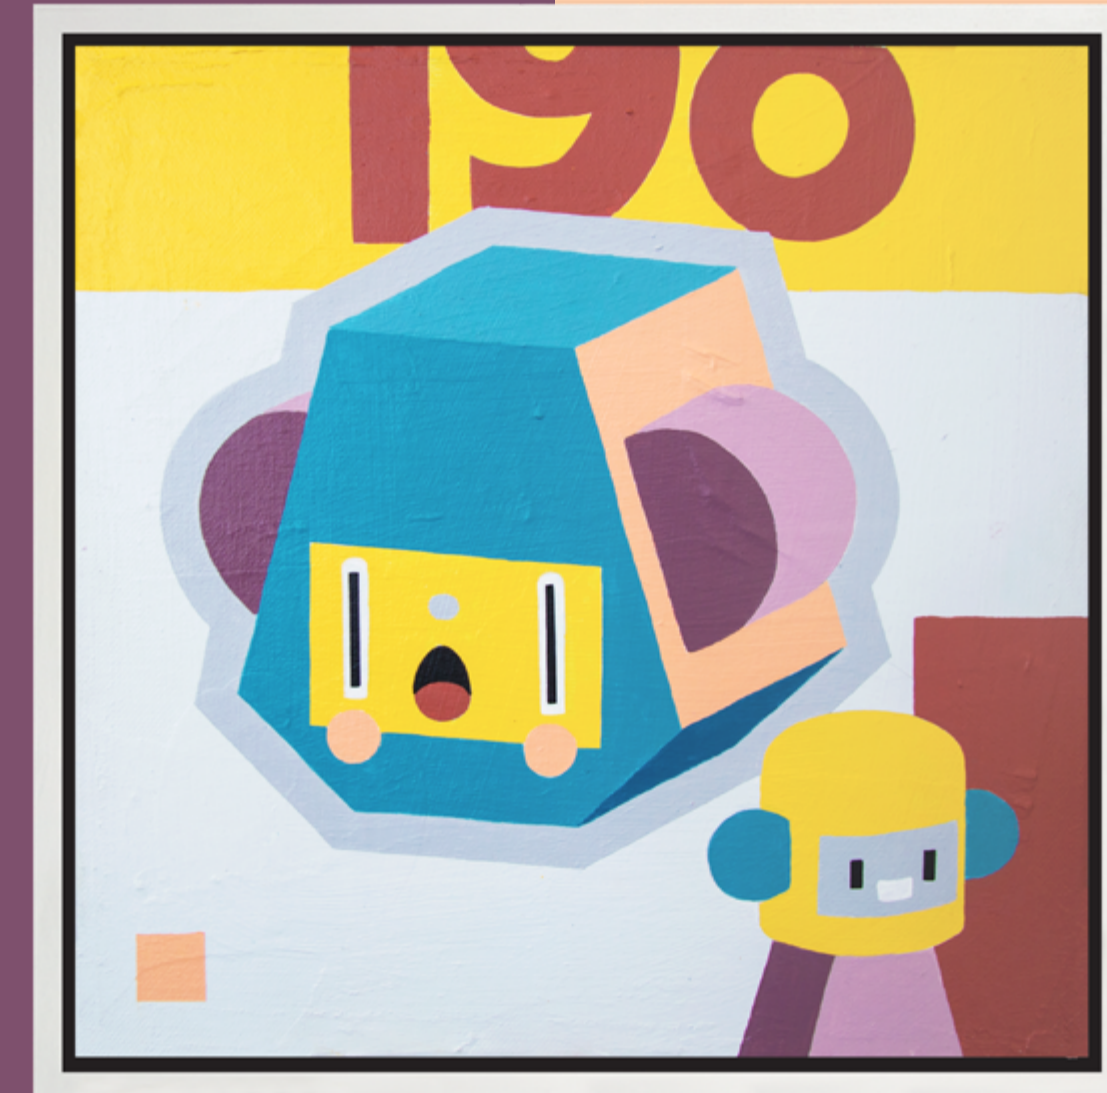

CONCRETE PARADISE

27 FEB —
12 MAR 2020

CONRAD SQUARE
SOLO EXHIBITION
OFF THE KERB GALLERY

OPENING NIGHT FRIDAY 28TH 6-9PM

66B JOHNSTON STREET COLLINGWOOD

CONCRETE PARADISE

“Concrete Paradise” is the first (official) solo exhibition by newly located artist Conrad Square.

We invite you to the opening night on Friday the 28th of February from 6:00 till 9:00 PM at Off the Kerb gallery.

This body of work reflects urban life, blending creativity with political commentary.

Through symbols, characters, and typography, Square shares his concerns about society's relentless pursuit of renewal and highlights the impact of gentrification. Each piece urges viewers to question the price of progress and to consider harmonising more with the natural world.

BOTS

\$380

16 X 12 INCHES
ACRYLIC ON CANVAS
2020

PROUD

\$280

TALKATIVE

12 X 12 INCHES
ACRYLIC ON CANVAS
2020

12 X 12 INCHES
ACRYLIC ON CANVAS
2020