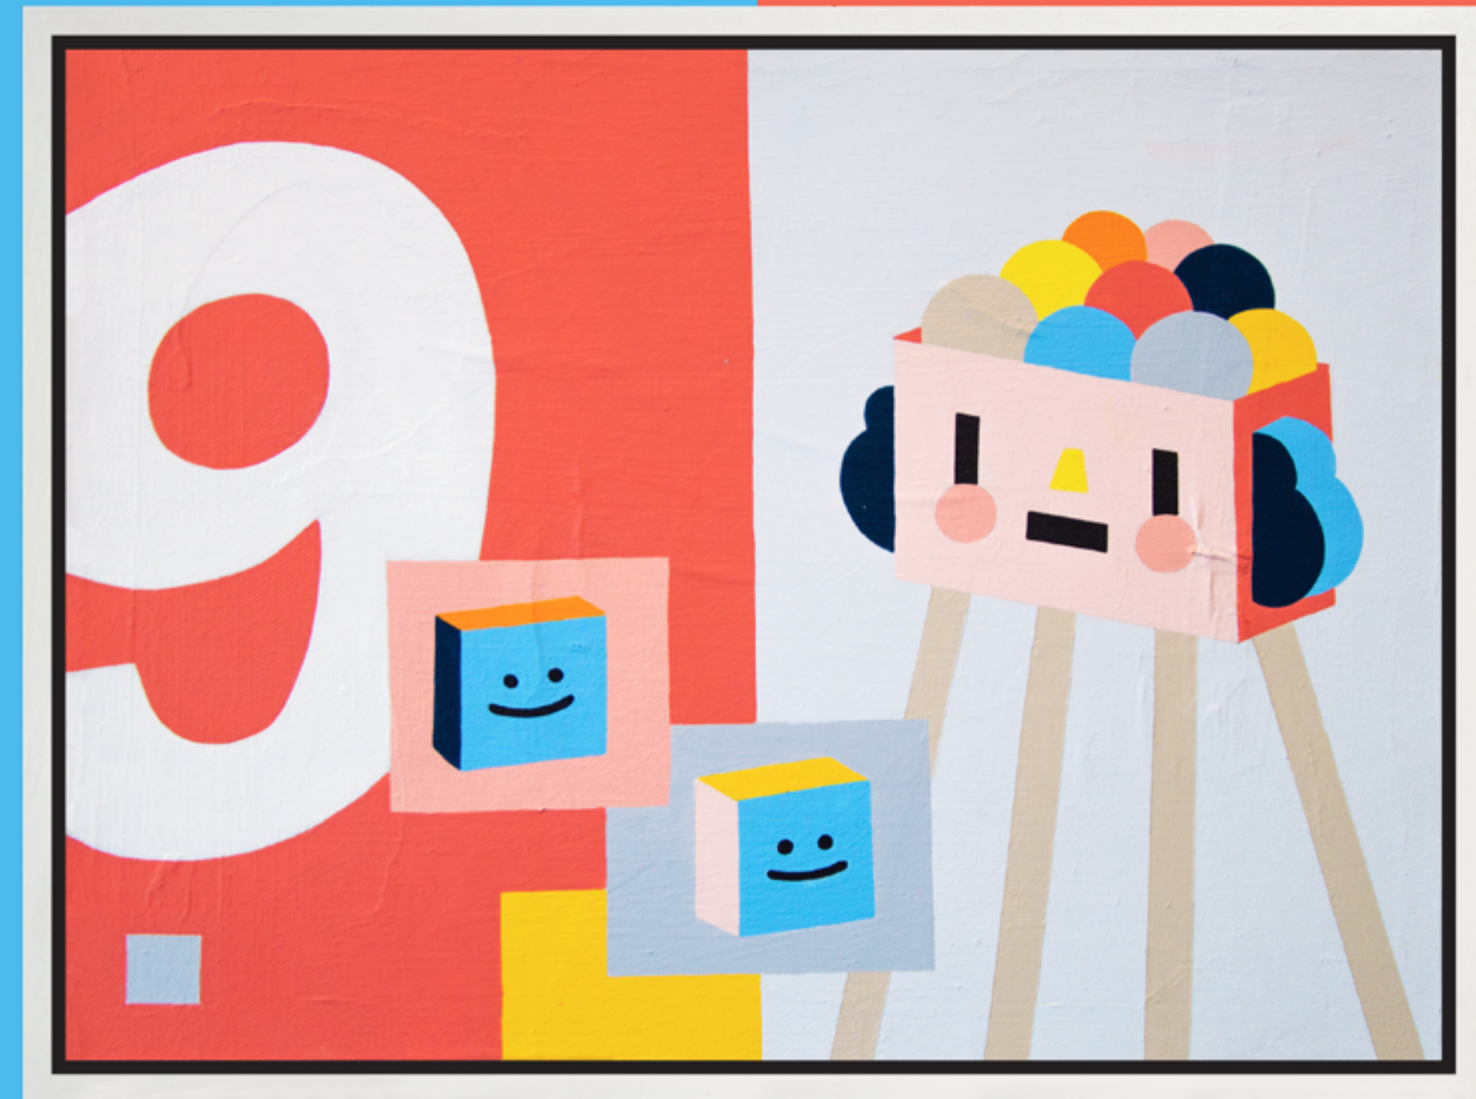

LEARNING

16 X 12 INCHES
ACRYLIC ON CANVAS
2020