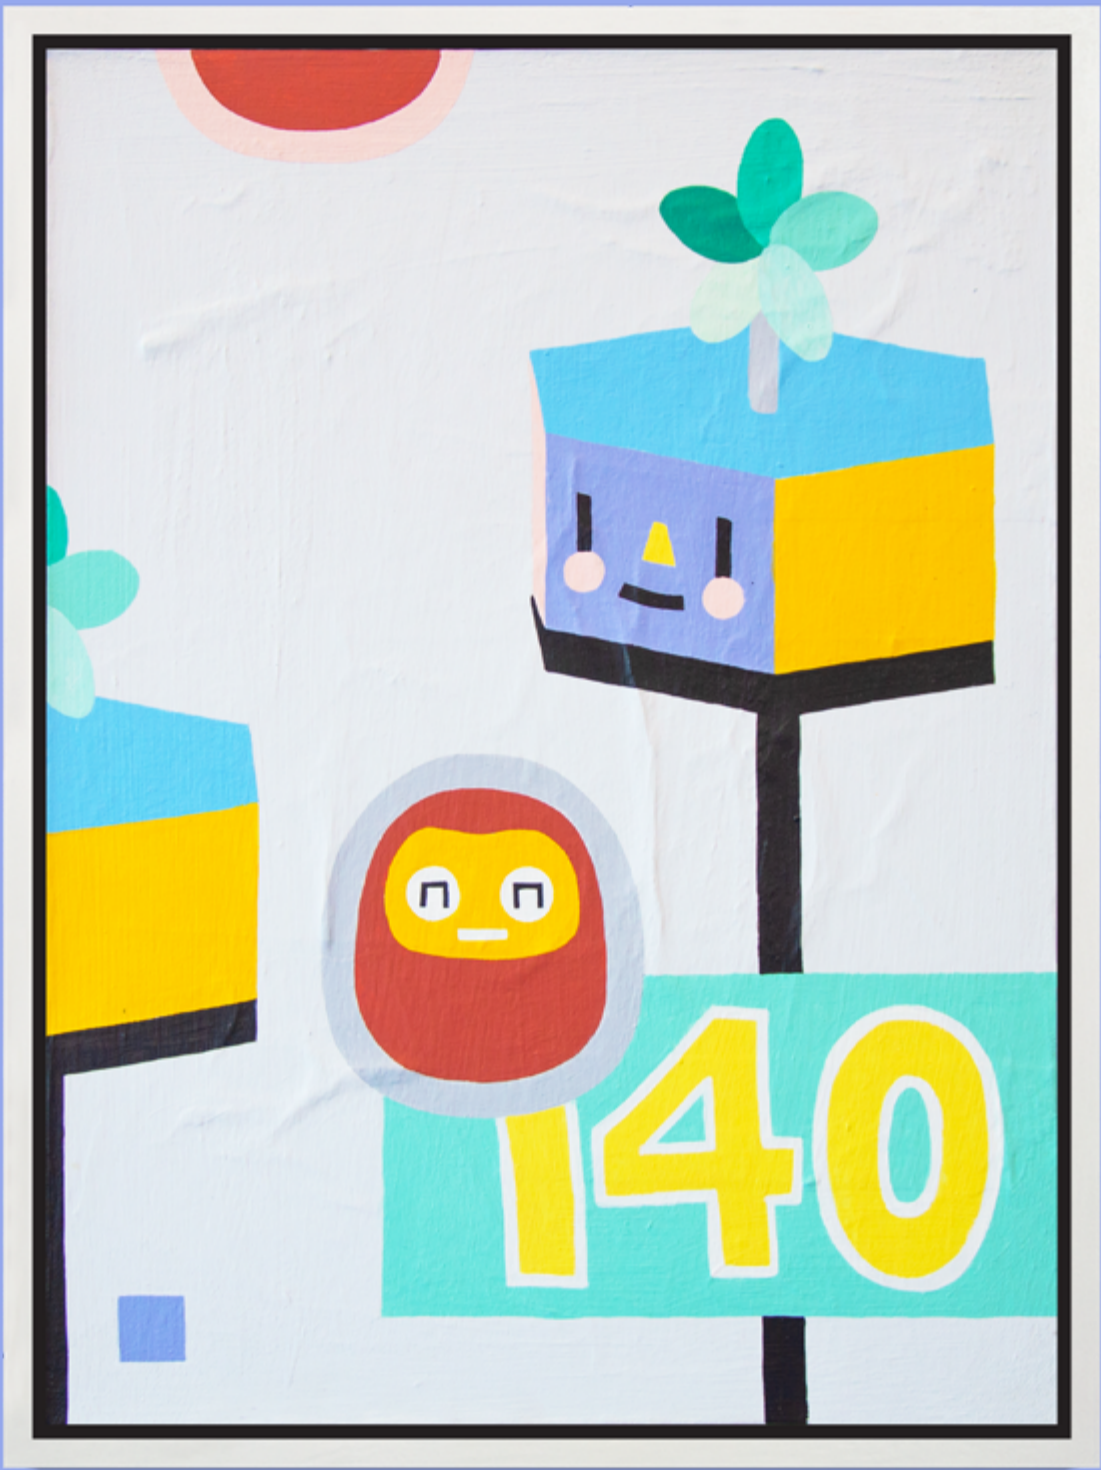

FRIENDS

$380

12 X 16 INCHES
ACRYLIC ON CANVAS
2020